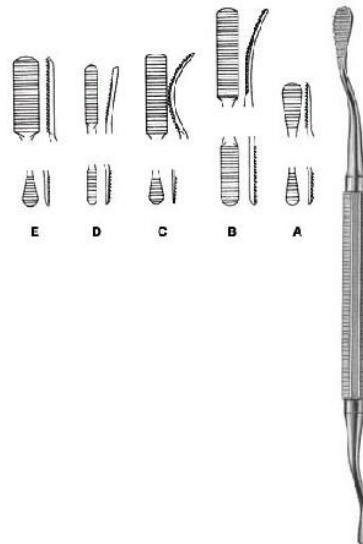

Miller-Colburn

QDI-7-209-01

Bone File

18 cm Fig. 1, 18 cm Fig. 2, 18 cm Fig. 3, 18 cm Fig. 4, 18 cm Fig. 5