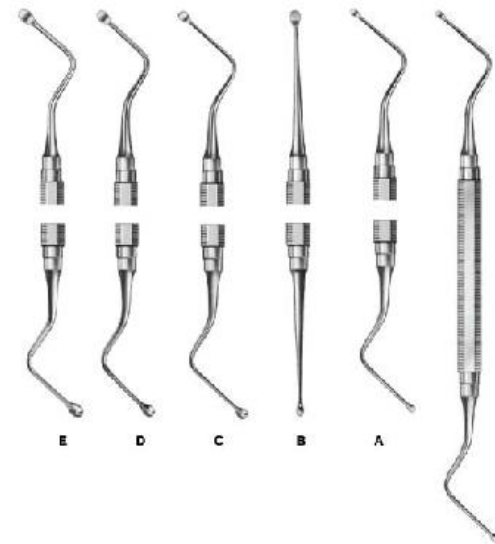

Miller-Colburn

QDI-7-193-00

Bone Curette, double-ended
17 cm Fig. 0, 17 cm Fig. 1 , 17 cm Fig. 2 , 17 cm Fig. 3
, Finish, Satin