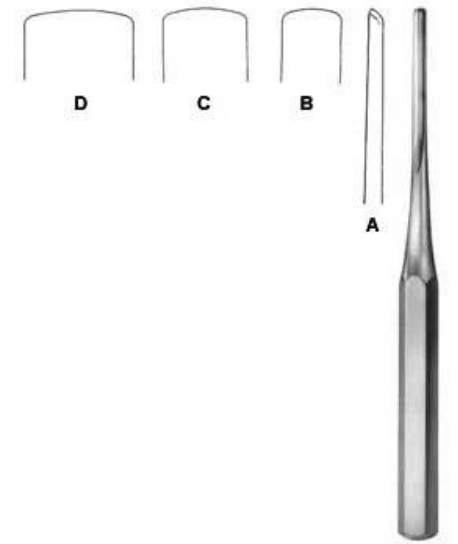

Hibbs

QDI-7-161-06

Chisel

24.5 cm 6mm , 24.5 cm 13mm , 24.5 cm 19mm ,
Finish, Satin

Hibbs

QDI-7-162-06

Osteotome

24.5 cm 6mm , 24.5 cm 13mm , 24.5 cm 19mm ,
Finish, Satin