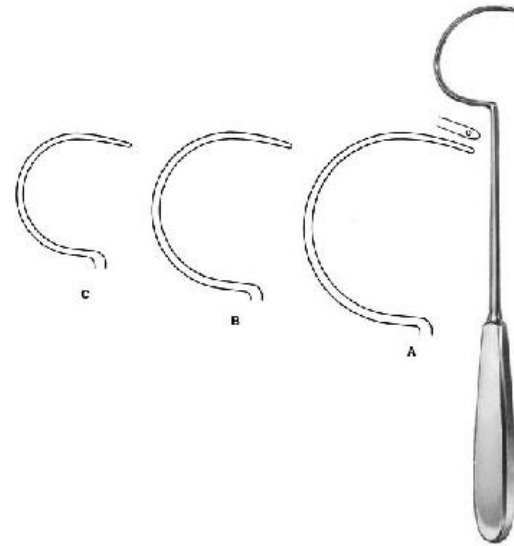

Demel

QDI-7-124-18

Wire Guide
Finish, Satin, 28 cm Fig. 3, 29 cm Fig. 2, 31 cm Fig. 1