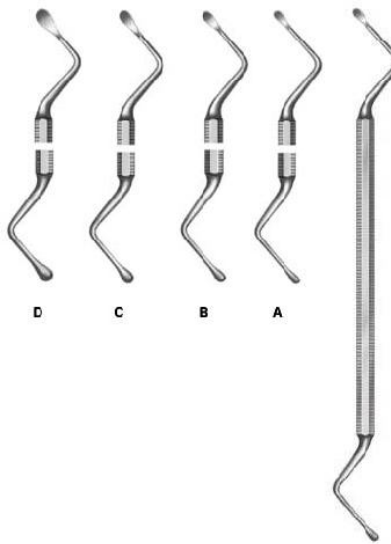

Volkman
QDI-7-185-13
Bone Curette, double-ended
13 cm , 16 cm, Finish, Satin

Bone Curette
QDI-7-186-21
Bone Curette, double-ended
21 cm, Finish, Satin

Williger

QDI-7-187-00

Bone Curette, double-ended
Finish, Satin, 13.5 cm Fig. 00/0 , 13.5 cm Fig. 0/1 ,
13.5 cm Fig. 1/2

Hemingway

QDI-7-189-11

Bone Curette, double-ended
18 cm, Finish, Satin

Hemingway

QDI-7-190-00

Bone Curette, double-ended
18.5 cm , Finish, Satin

Bone Curette

QDI-7-191-01

Bone Curette, double-ended
17.5 cm, Finish, Satin

Lucas

QDI-7-192-11

Bone Curette, double-ended
18 cm, Finish, Satin

Miller-Colburn

QDI-7-193-00

Bone Curette, double-ended
17 cm Fig. 0, 17 cm Fig. 1 , 17 cm Fig. 2 , 17 cm Fig. 3
, Finish, Satin