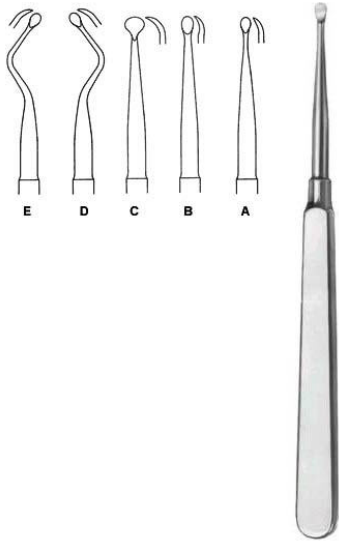

Bone Curette, double-ended
17.5 cm, Finish, Satin

Lucas

QDI-7-192-11

Bone Curette, double-ended
18 cm, Finish, Satin

Miller-Colburn

QDI-7-193-00

Bone Curette, double-ended
17 cm Fig. 0, 17 cm Fig. 1 , 17 cm Fig. 2 , 17 cm Fig. 3
, Finish, Satin