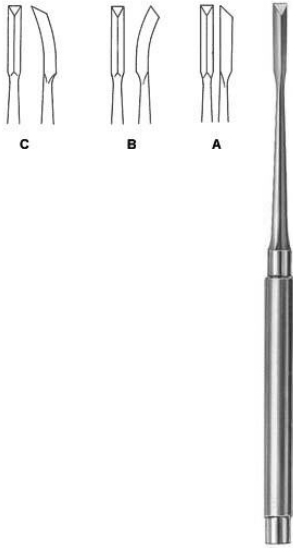

Gardner

QDI-7-112-01

Bone Chisel

Finish, Satin, 17 cm 4mm